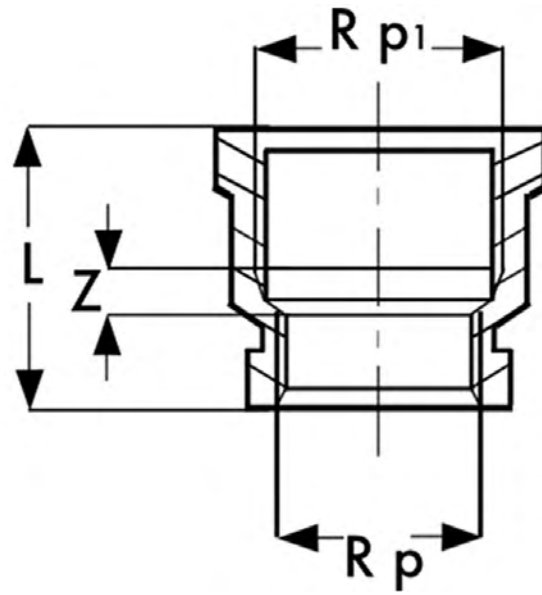

Peter Kröner GmbH
Kirchstr. 1h
D-56412 Stahlhofen
Telefon +49 (0) 2602 5278
Telefax +49 (0) 2602 17992
www.peter-kroener.de
sales@peter-kroener.de

Lötfittings
Material Rotguss

20.20.20.02
September 2016

RG-Red-Muffe

Artikel-Nr. / #	Beschreibung / description	L	R p1	R p	PE
21003900	RG-Red-Muffe 3/4" - 3/8"	34	3/4"	3/8"	10
21003910	RG-Red-Muffe 1" - 3/4"	36	1"	3/4"	10

andere Ausführungen auf Anfrage
other types upon request

nicht alles aus Lagerbeständen lieferbar
not all in stock, delivery time upon request