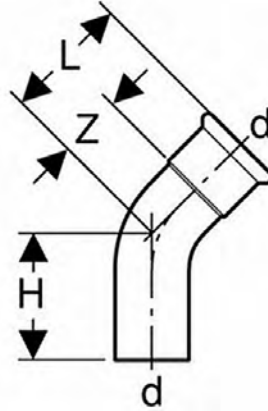

Löt fittings

Material Kupfer

20.20.05.01

September 2016

I-A CU-Winkel

Artikel-Nr. / #	Beschreibung / description	D	PE
21000210	I-A-CU-Winkel 12	12	10
21000410	I-A-CU-Winkel 15	15	10
21000510	I-A-CU-Winkel 18	18	10
21000610	I-A-CU-Winkel 22	22	10

Löt fittings

Material Kupfer

20.20.05.02

September 2016

45° I-A CU Winkel

Artikel-Nr. / #	Beschreibung / description	D	PE
21004010	45° I-A-CU-Winkel 12	12	10
21004110	45° I-A-CU-Winkel 15	15	10
21004210	45° I-A-CU-Winkel 18	18	10
21004310	45° I-A-CU-Winkel 22	22	10