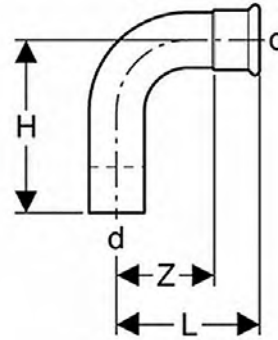

Löt fittings

Material Kupfer

20.20.05.01

September 2016

I-A CU-Winkel

Artikel-Nr. / #	Beschreibung / description	D	PE
21000210	I-A-CU-Winkel 12	12	10
21000410	I-A-CU-Winkel 15	15	10
21000510	I-A-CU-Winkel 18	18	10
21000610	I-A-CU-Winkel 22	22	10